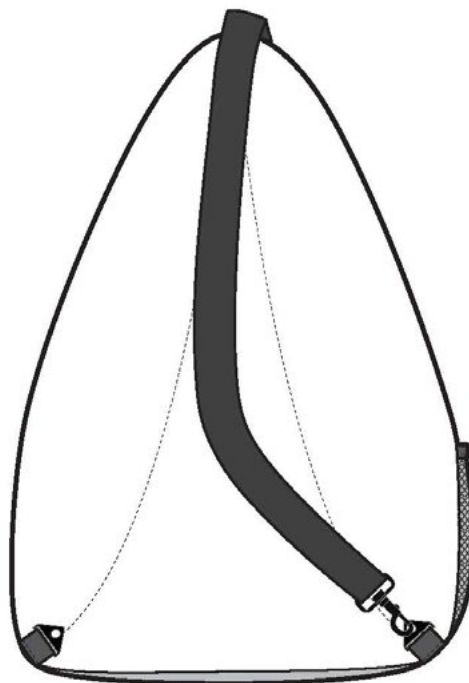

For sports or travel, this durable sling pack holds plenty and makes carrying easy with its detachable, adjustable shoulder strap which clips on the left or right side.

- 600 denier polyester canvas, contrast ripstop accents, abrasion and water-resistant coated bottom
- Large main compartment with angled zipper for easy access
- Extra roomy front zippered pocket for shoes, basketball or more
- Webbing zipper pulls with contrast stitching for visibility
- Padded back
- Stretch mesh side pocket for water bottle or umbrella
- Dimensions: 19.75”h x 13.75”w x 6.5”d; Approx. 1,765 cubic inches

Note: Bags not intended for use by children 12 and under. Includes a California Prop 65 and social responsibility hangtag.

**CARE INSTRUCTIONS**

Wipe with damp cloth and mild soap.

Bags not intended for use by children 12 and under. Bags have a hangtag with information on responsible sourcing, product safety and a California Prop 65 warning

**COLOR INFORMATION**

Black/ Black  
PMS NTR  
BLACK C

Dark Charcoal/  
Black  
PMS 7540 C

Lime Shock/  
Black  
PMS 368 C

True Red/  
Black  
PMS 200 C

True Royal/  
Black  
PMS 7686 C

FRONT VIEW

BACK VIEW